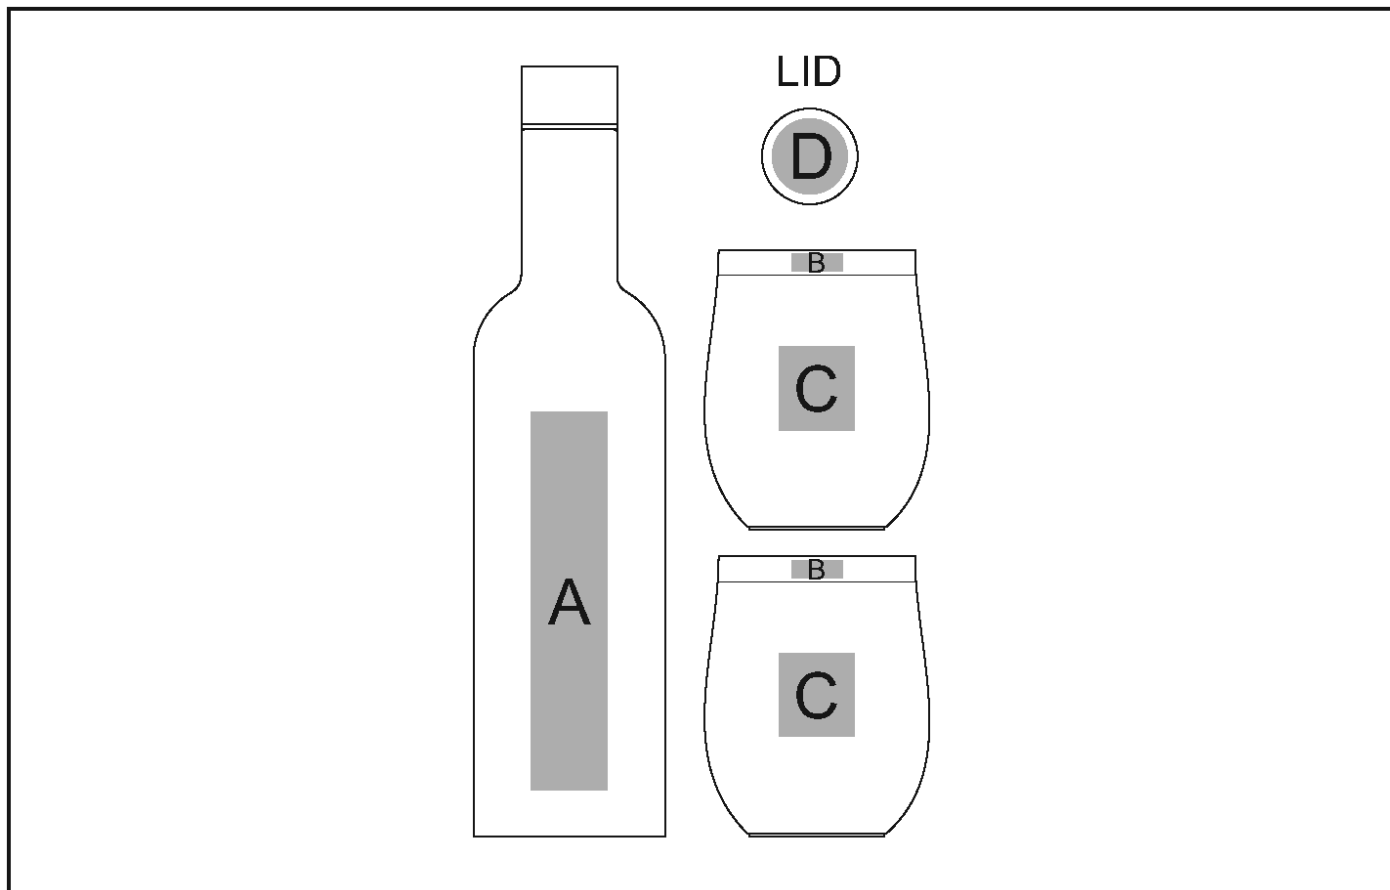

AV-19024

Alex Varga Nasterovia Drinkware Set

Need to know:

- Includes 1-Position Laser Engrave on Bottle and BOTH Cups (setup fee applies)
- Laser Colour: POS A, POS B & POS C- Silver | POS D - Tonal

Branding Options:

Position A

- 1. Laser Engraving (LB)
- N/A
- Size: 30mm wide x 150mm high

Position C

- 1. Laser Engraving (LB)
- N/A
- Size: 30mm wide x 33mm high

Position B

- 1. Laser Engraving (LB)
- N/A
- Size: 20mm wide x 7mm high

Position D

- 1. Laser Engraving (LB)
- N/A
- Size: 30mm wide x 30mm high